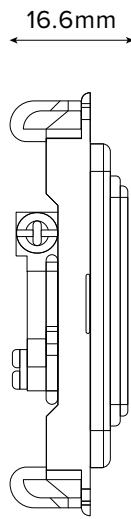

Flex Outlet - Grid Module

THIS MODULE MUST BE FITTED TO AN EARTHED FACE PLATE

TECHNICAL SPECIFICATION

Standard(s)	BS 5733 (Where Applicable)
Mounting Box Depth (Min)	35mm
Size	54mm x 25mm x 16.6mm
Product Class 1	Face plate must be earthed
Ambient Operating Temperature	-5° to +40°C
Recommended Location	Internal Use Only
Maximum Installation Altitude	2000m
IP Rating	IP2XD
Mains Frequency	50hz - 60hz
Trademarks	The Soho Lighting Company is a registered trade mark number: UK00003313349, EU017906396, Date: 25 May 2018