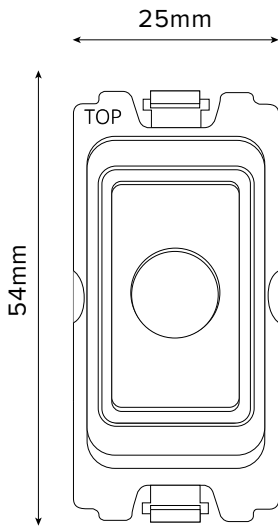

Flex Outlet - Grid Module

THIS MODULE MUST BE FITTED TO AN EARTHED FACE PLATE

TECHNICAL SPECIFICATION

Standard(s)	BS 5733 (Where Applicable)
Mounting Box Depth (Min)	35mm
Size	54mm x 25mm x 16.6mm
Product Class 1	Face plate must be earthed
Ambient Operating Temperature	-5° to +40°C
Recommended Location	Internal Use Only
Maximum Installation Altitude	2000m
IP Rating	IP2XD
Mains Frequency	50hz - 60hz
Trademarks	The Soho Lighting Company is a registered trade mark number: UK00003313349, EU017906396, Date: 25 May 2018