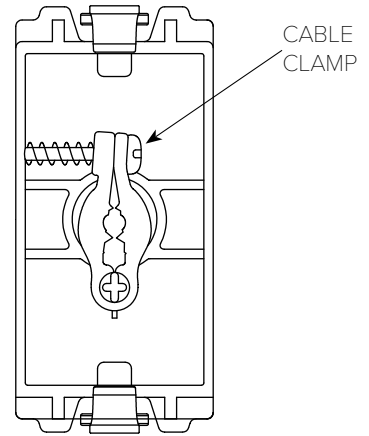

Flex Outlet - Grid Module

THIS MODULE MUST BE FITTED TO AN EARTHED FACE PLATE

TECHNICAL SPECIFICATION

Standard(s)	BS 5733 (Where Applicable)
Mounting Box Depth (Min)	35mm
Size	54mm x 25mm x 16.6mm
Product Class 1	Face plate must be earthed
Ambient Operating Temperature	-5° to +40°C
Recommended Location	Internal Use Only
Maximum Installation Altitude	2000m
IP Rating	IP2XD
Mains Frequency	50hz - 60hz
Trademarks	The Soho Lighting Company is a registered trade mark number: UK00003313349, EU017906396, Date: 25 May 2018