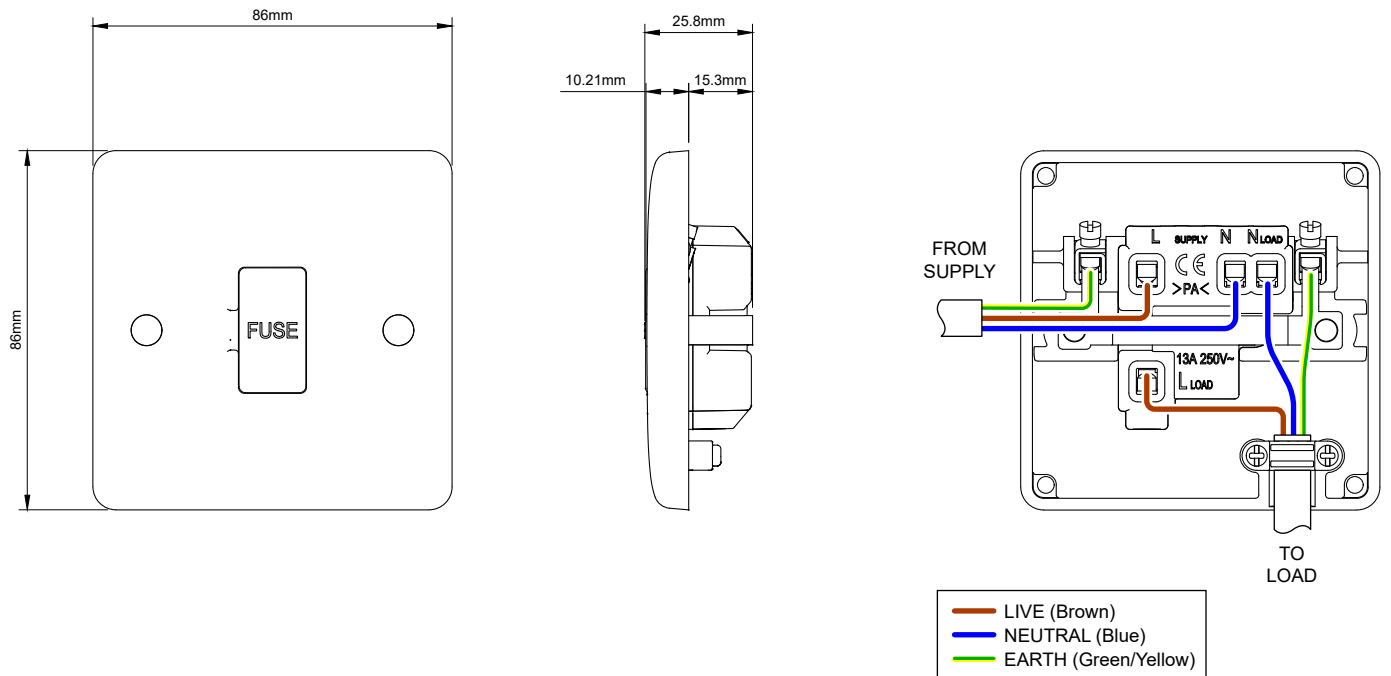

### 13A Unswitched Connection Unit Flex Outlet

TECHNICAL SPECIFICATION	
Standard(s)	BS 1363-4
Voltage Rating	13 Amp, 250V~
Mounting Box Depth (Min)	25mm
Terminal Capacity	3 x 2.5mm <sup>2</sup> , 3 x 4.0mm <sup>2</sup> , 2 x 6.0mm <sup>2</sup>
Fixing Centres	60.3mm
Size	86mm x 86mm x 10.3mm (Plate thickness)
Product Class 1	Product must be earthed
Ambient Operating Temperature	-5° to +40°C
Recommended Location	Internal Use Only
Maximum Installation Altitude	2000m
IP Rating	IP2XD
Mains Frequency	50hz - 60hz
Trademarks	The Lieber Company is a registered trade mark number: UK00003313578 Date: 26 May 2018