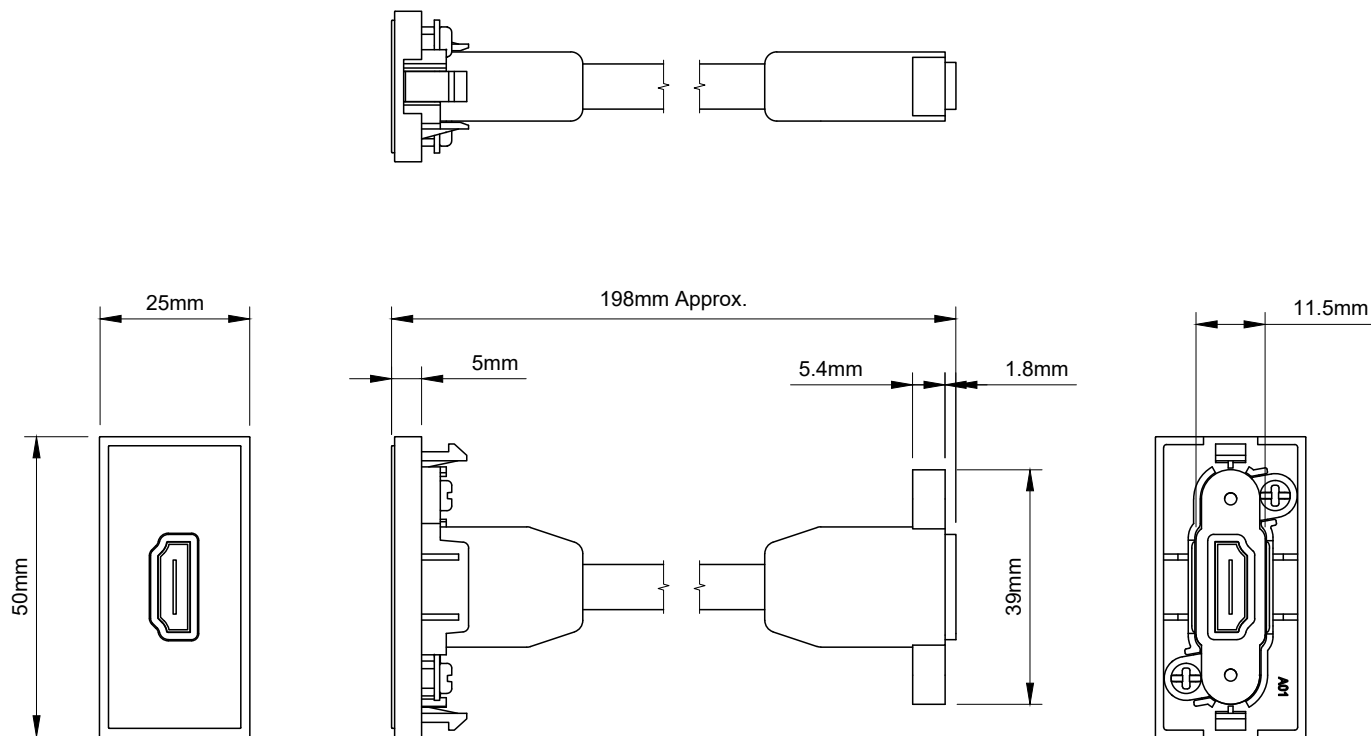

## HDMI Mounted Socket - Euro Module

### TECHNICAL SPECIFICATION

Standard(s)	BS 5733
Mounting Box Depth (Min)	47mm
Size	50mm x 25mm x40mm
Product Class 1	Face plate must be earthed
Ambient Operating Temperature	-5° to +40°C
Recommended Location	Internal Use Only
Maximum Installation Altitude	2000m
IP Rating	IP2XD
Trademarks	The Soho Lighting Company is a registered trade mark number: UK00003313349, EU017906396, Date: 25 May 2018