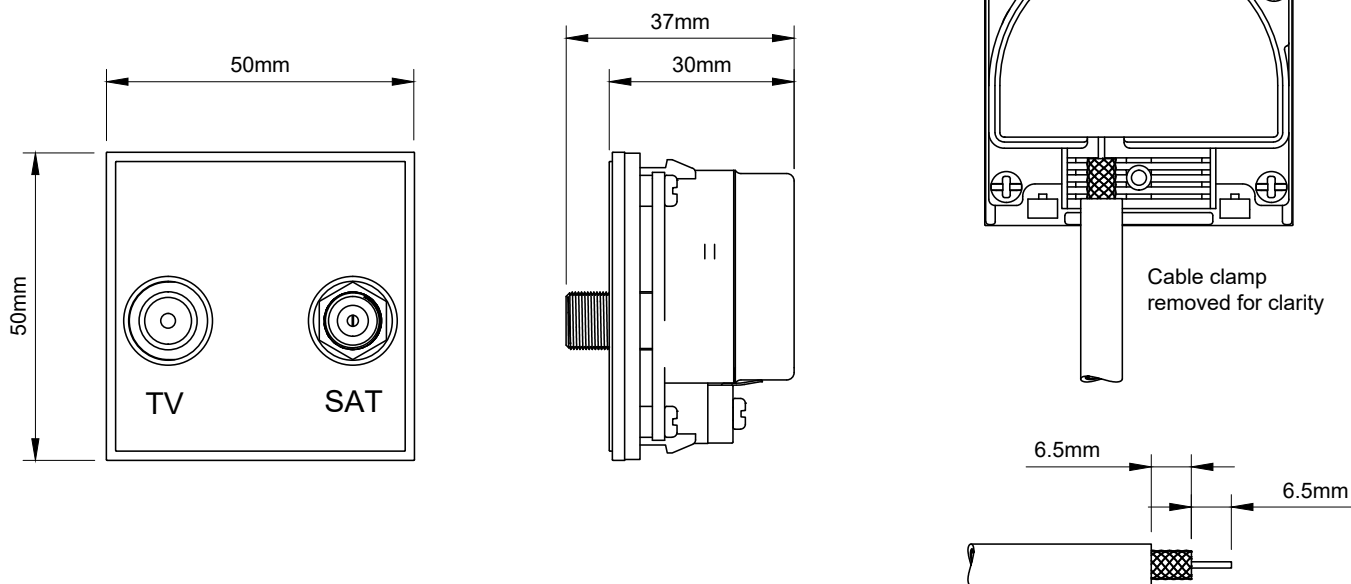

### TECHNICAL SPECIFICATION

Standard(s)	BS 5733
Mounting Box Depth (Min)	35mm
Size	50mm x 50mm x 31mm
Product Class 1	Face plate must be earthed
Ambient Operating Temperature	-5° to +40°C
Recommended Location	Internal Use Only
Maximum Installation Altitude	2000m
IP Rating	IP2XD
Mains Frequency	50hz - 60hz
Trademarks	The Soho Lighting Company is a registered trade mark number: UK00003313349, EU017906396, Date: 25 May 2018