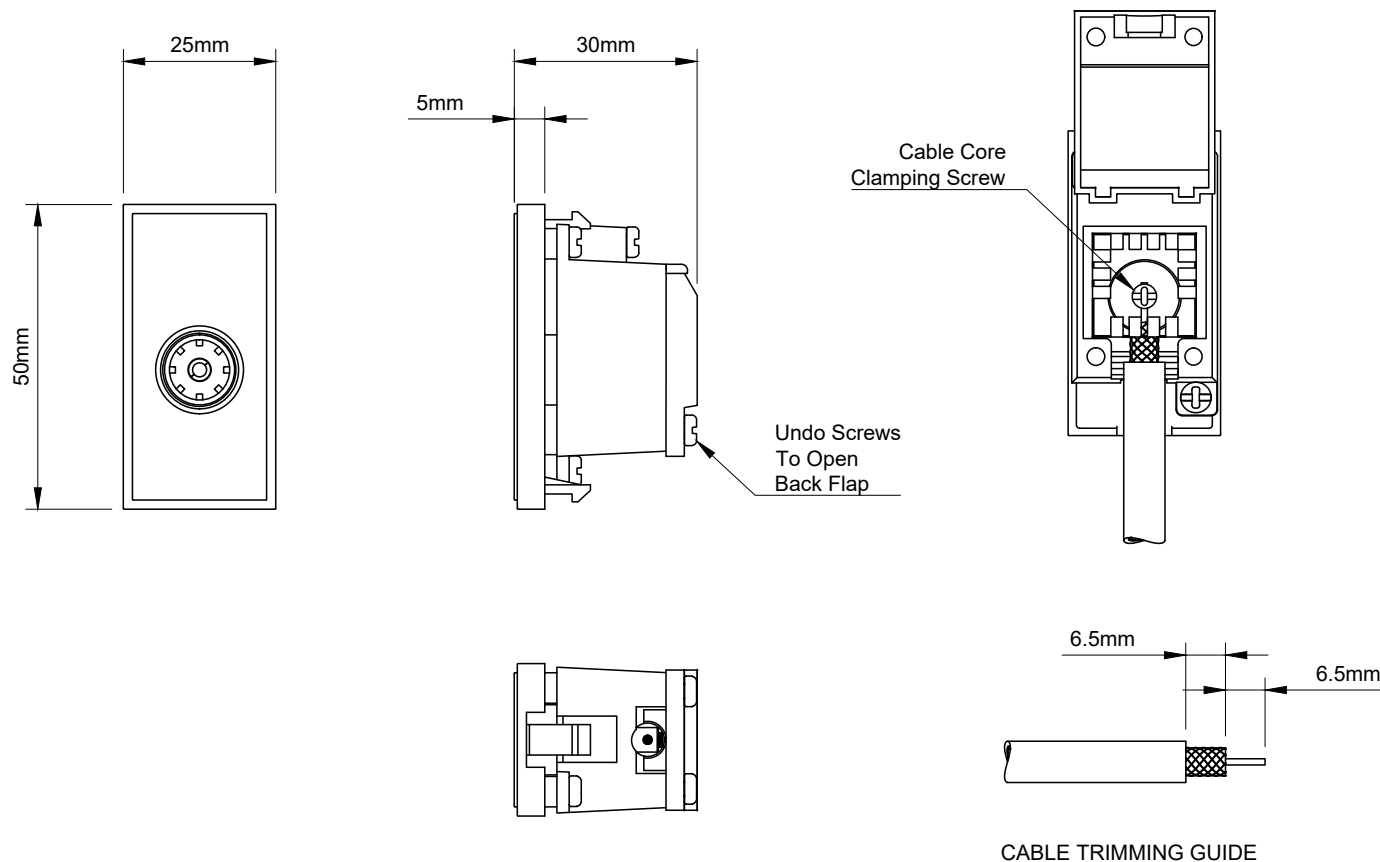

TV Outlet (FE) Euro Module

TECHNICAL SPECIFICATION

Standard(s)	BS 5733
Mounting Box Depth (Min)	35mm
Size	50mm x 25mm x 30mm
Product Class 1	Face plate must be earthed
Ambient Operating Temperature	-5° to +40°C
Recommended Location	Internal Use Only
Maximum Installation Altitude	2000m
IP Rating	IP2XD
Trademarks	The Soho Lighting Company is a registered trade mark number: UK00003313349, EU017906396, Date: 25 May 2018