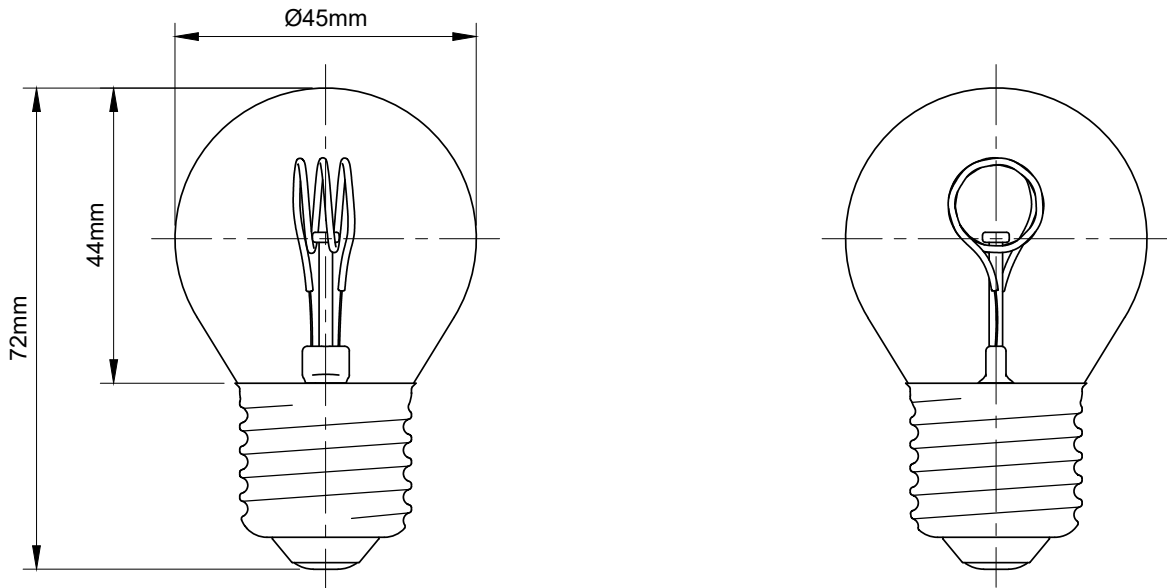

2W G45 LED E27 1800K Sunset White Golf Ball Bulb

TECHNICAL SPECIFICATION

Standard(s)	BS EN62560
Fitting	E27
Bulb Type	G45 LED
Output	2W
Voltage Rating	AC200-240V
Amps	0.01A
Size	H 72mm x Dia. 45mm
Glass Tint	Amber
Colour Temp Kelvin	1800K (Sunset White)
Lumens	80LM
Lifetime	25,000 hrs.
Switch Cycles	30,000
Direct Start	Yes
Dimmable	Yes
Light Angle	360°
Ra - CRI	>94
Maximum Installation Altitude	2000m
Warranty	2 Years
Trademarks	The Soho Lighting Company is a registered trade mark number: UK00003313349, EU017906396, Date: 25 May 2018