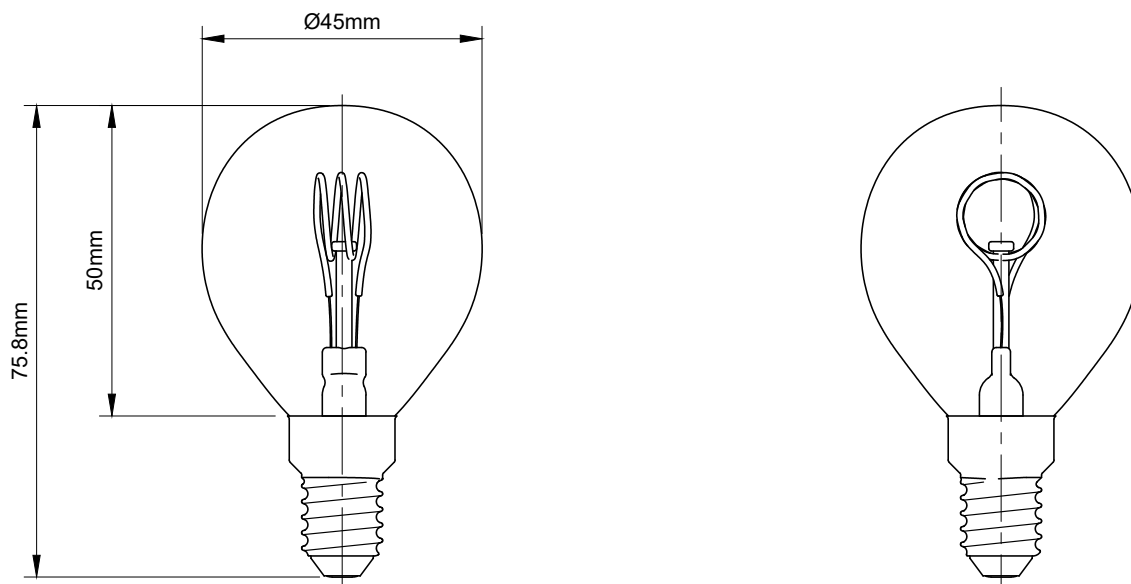

2W G45 LED E14 1800K Sunset White Golf Ball Bulb

TECHNICAL SPECIFICATION

Standard(s)	BS EN62560
Fitting	E14
Bulb Type	G45 LED
Output	2W
Voltage Rating	AC200-240V
Amps	0.01A
Size	H 76mm x Dia. 45mm
Glass Tint	Amber
Colour Temp Kelvin	1800K (Sunset White)
Lumens	80LM
Lifetime	25,000 hrs.
Switch Cycles	30,000
Direct Start	Yes
Dimmable	Yes
Light Angle	360°
Ra - CRI	>94
Maximum Installation Altitude	2000m
Warranty	2 Years
Trademarks	The Soho Lighting Company is a registered trade mark number: UK00003313349, EU017906396, Date: 25 May 2018