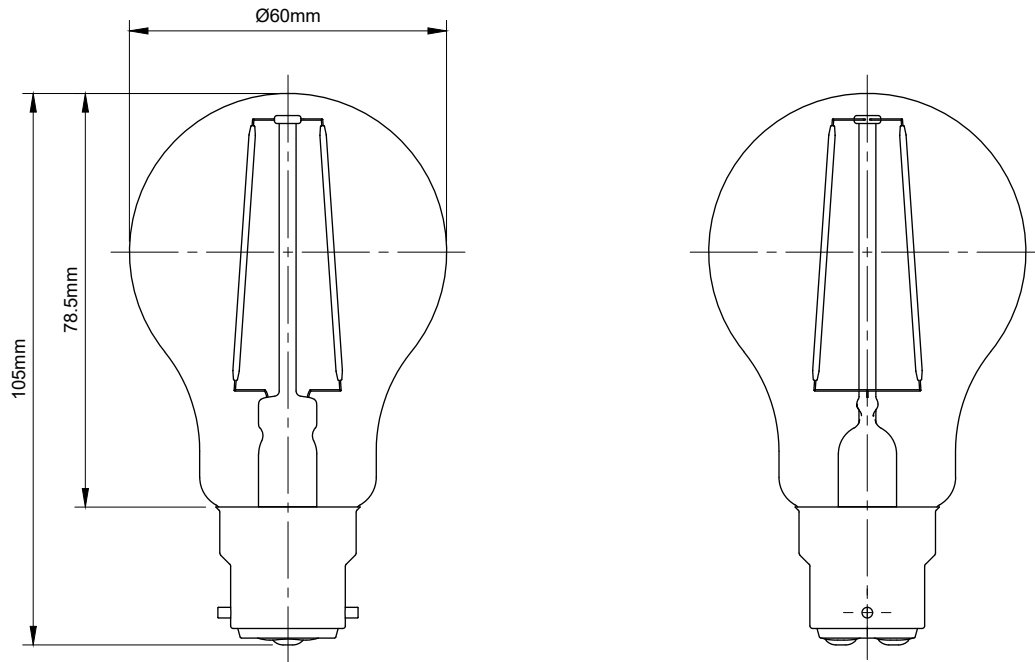

8W A60 LED B22 3000K Warm White Clear Glass GLS Bulb

TECHNICAL SPECIFICATION

Standard(s)	BS EN62560
Fitting	B22
Bulb Type	A60 LED
Output	8W
Voltage Rating	AC200-240V
Amps	0.04A
Size	H 105mm x Dia. 60mm
Glass Tint	Clear
Colour Temp Kelvin	3000K (Warm White)
Lumens	700LM
Lifetime	25,000 hrs.
Switch Cycles	30,000
Direct Start	Yes
Dimmable	Yes
Light Angle	360°
Ra - CRI	>94
Maximum Installation Altitude	2000m
Warranty	2 Years
Trademarks	The Soho Lighting Company is a registered trade mark number: UK00003313349, EU017906396, Date: 25 May 2018