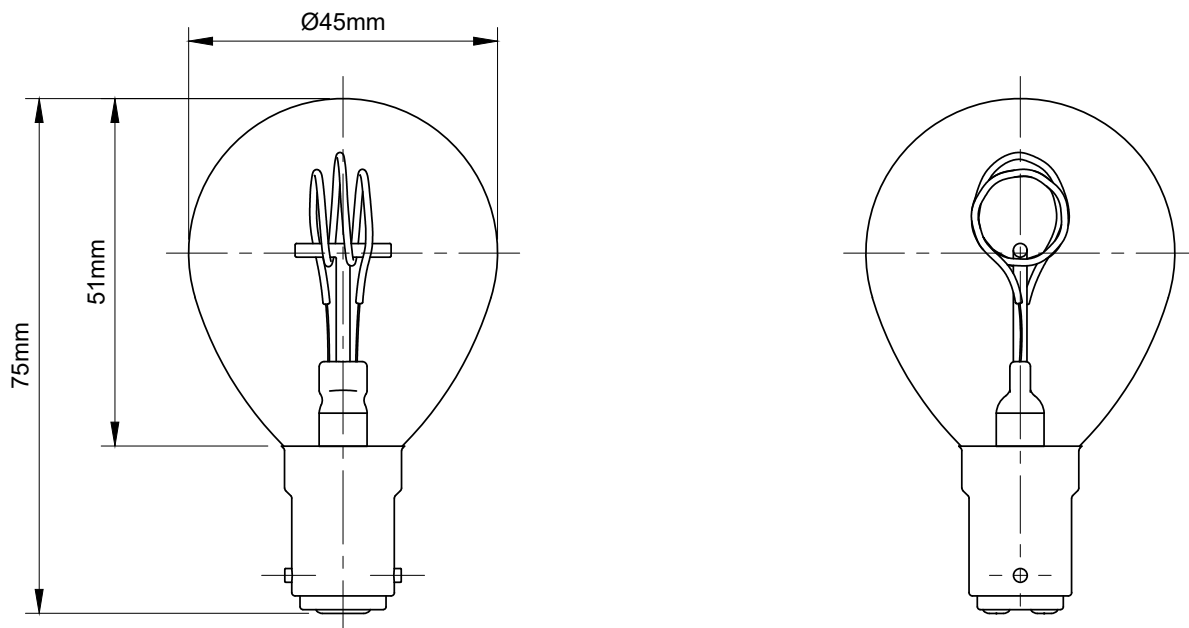

2W G45 LED B15 1800K Sunset White Golf Ball Bulb

TECHNICAL SPECIFICATION

Standard(s)	BS EN62560
Fitting	B15
Bulb Type	G45 LED
Output	2W
Voltage Rating	AC200-240V
Amps	0.54A
Size	H 75mm x Dia. 45mm
Glass Tint	Amber
Colour Temp Kelvin	1800K (Sunset White)
Lumens	60LM
Lifetime	25,000 hrs.
Switch Cycles	30,000
Direct Start	Yes
Dimmable	Yes
Light Angle	360°
Ra - CRI	>93
Maximum Installation Altitude	2000m
Warranty	2 Years
Trademarks	The Soho Lighting Company is a registered trade mark number: UK00003313349, EU017906396, Date: 25 May 2018