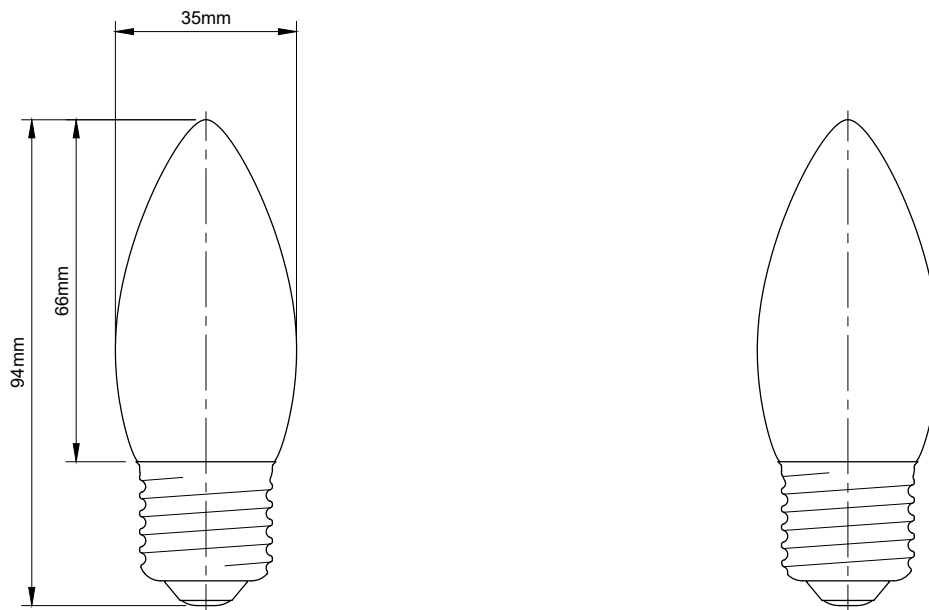

4W C35 LED E27 4100K Horizon Daylight Opal Glass Candle Bulb

TECHNICAL SPECIFICATION

Standard(s)	BS EN62560
Bulb Fitting	E27
Bulb Type	C35 LED
Output	4W
Voltage Rating	AC200-240V
Amps	0.54A
Size	H 94mm x Dia. 35mm
Glass Tint	opal
Colour Temp Kelvin	4100K (Horizon Daylight)
Lumens	360LM
Lifetime	25,000 hrs.
Switch Cycles	30,000
Direct Start	Yes
Dimmable	Yes
Light Angle	360°
Ra - CRI	>80
Maximum Installation Altitude	2000m
Warranty	2 Years
Trademarks	The Soho Lighting Company is a registered trade mark number: UK00003313349, EU017906396, Date: 25 May 2018