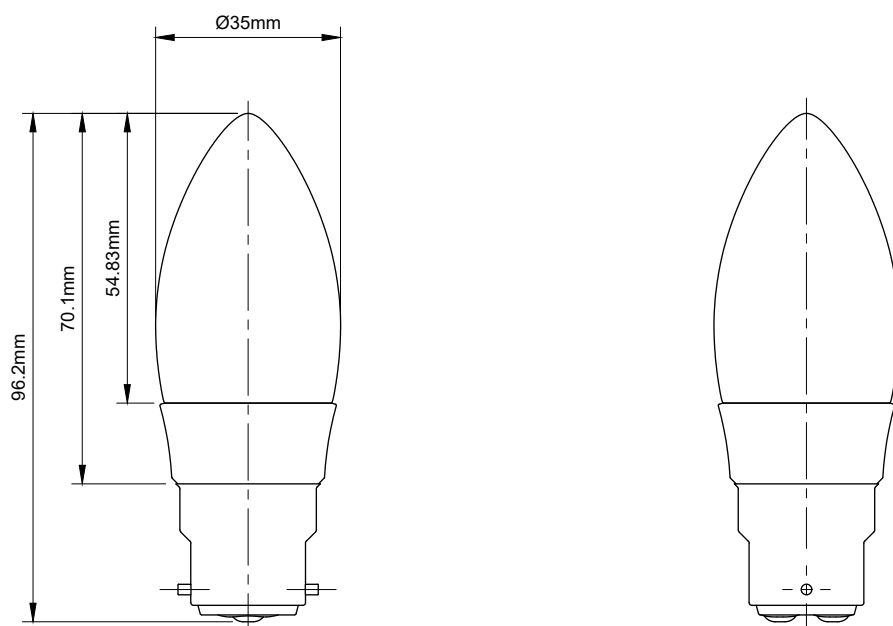

4W C35 LED B22 4100K Horizon Daylight Opal Glass Candle Bulb

TECHNICAL SPECIFICATION

Standard(s)	BS EN62560
Bulb Fitting	B22
Bulb Type	C35 LED
Output	4W
Voltage Rating	AC200-240V
Amps	0.54A
Size	H 96.2mm x Dia. 35mm
Glass Tint	opal
Colour Temp Kelvin	4100K (Horizon Daylight)
Lumens	360LM
Lifetime	25,000 hrs.
Switch Cycles	30,000
Direct Start	Yes
Dimmable	Yes
Light Angle	360°
Ra - CRI	>80
Maximum Installation Altitude	2000m
Warranty	3 Years
Trademarks	The Soho Lighting Company is a registered trade mark number: UK00003313349, EU017906396, Date: 25 May 2018