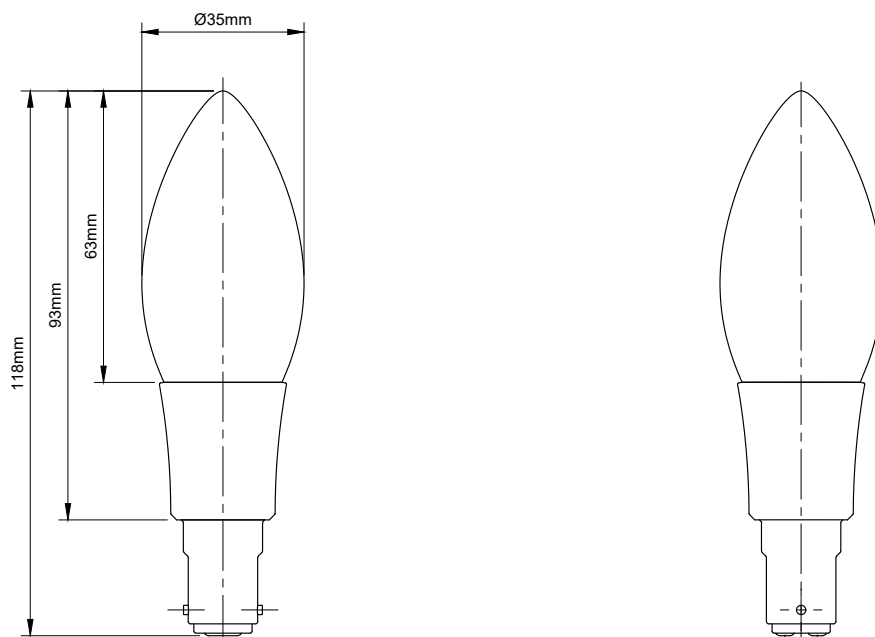

4W C35 LED B15 4100K Horizon Daylight Opal Glass Candle Bulb

TECHNICAL SPECIFICATION

Standard(s)	BS EN62560
Bulb Fitting	B15
Bulb Type	C35 LED
Output	4W
Voltage Rating	AC200-240V
Amps	0.54A
Size	H 118mm x Dia. 35mm
Glass Tint	opal
Colour Temp Kelvin	4100K (Horizon Daylight)
Lumens	360LM
Lifetime	25,000 hrs.
Switch Cycles	30,000
Direct Start	Yes
Dimmable	Yes
Light Angle	360°
Ra - CRI	>80
Maximum Installation Altitude	2000m
Warranty	3 Years
Trademarks	The Soho Lighting Company is a registered trade mark number: UK00003313349, EU017906396, Date: 25 May 2018