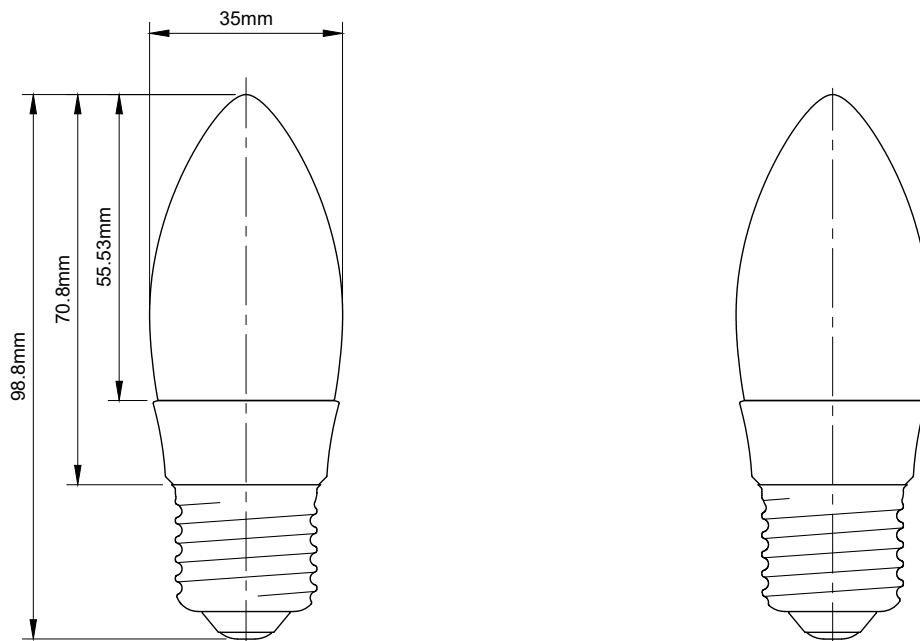

4W C35 LED E27 3000K Warm White Opal Glass Candle Bulb

TECHNICAL SPECIFICATION

Standard(s)	BS EN62560
Bulb Fitting	E27
Bulb Type	C35 LED
Output	4W
Voltage Rating	AC200-240V
Amps	0.54A
Size	H 98mm x Dia. 35mm
Glass Tint	Opal
Colour Temp Kelvin	3000K (Warm White)
Lumens	360LM
Lifetime	25,000 hrs.
Switch Cycles	30,000
Direct Start	Yes
Dimmable	Yes
Light Angle	360°
Ra - CRI	>80
Maximum Installation Altitude	2000m
Warranty	3 Years
Trademarks	The Soho Lighting Company is a registered trade mark number: UK00003313349, EU017906396, Date: 25 May 2018