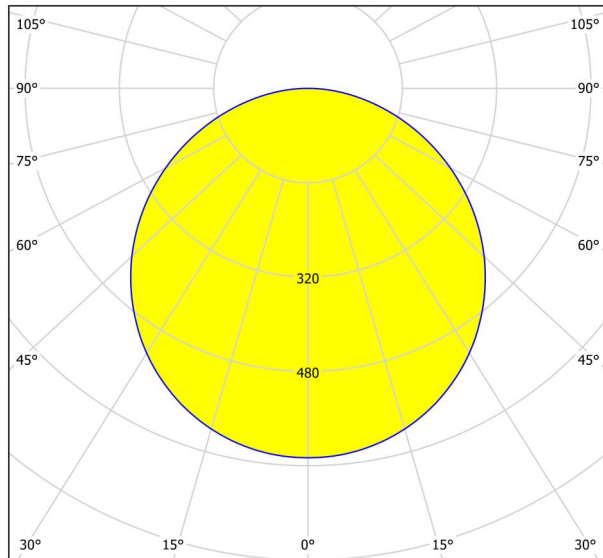

cd
— C0 - C180 — C90 - C270

THE FUNCTIONAL GUARANTEE ONLY APPLIES TO THE USE OF THE PRODUCTS IN THE PRIVATE SECTOR AND NOT TO PRODUCTS THAT ARE USED COMMERCIALY (E.G. IN RESTAURANTS, HOTELS, RESORTS), ON A COMMUNAL LEVEL OR IN GENERAL AREAS OF MULTI-PARTY HOUSES.