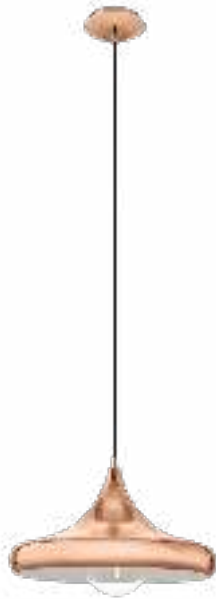

94742 CORETTO 2

General Information

Material number	94742
Type	pendant light
Product segment	Indoor
Theme	Vintage

Dimensions

Article Height (in mm)	1100
Article Diameter (in mm)	400
Net Weight (in kg)	1.45 Kilogram

Material & Colour

Enclosure Material	steel
Enclosure Colour	copper

Functionality

Switch Type	without switch
Battery	No

Technical Information

Protection Degree	IP20
Protection Class	1
Mains Voltage	220-240V,50/60Hz
Operation Voltage	220-240V,50/60Hz
max. Wattage (1)	1X60W