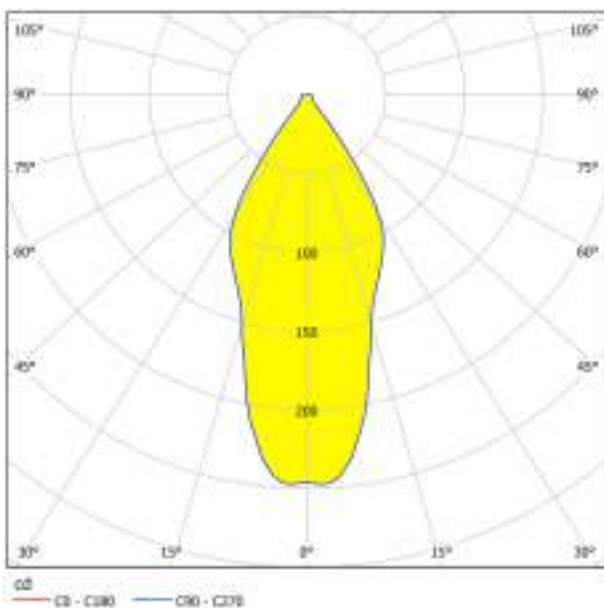

Technical Information

Protection Degree	IP20
Protection Class	2
Mains Voltage	220-240V,50/60Hz
Operation Voltage	12V
Dimmable	No
max. Wattage (1)	1X3,3W

Illuminant 1

Socket Type (1)	LED
Illuminant Type (1)	LED
Illuminant incl. (1)	Inclusive
Lumen Complete	340
Kelvin Complete	3000K
Light colour Complete	WARM WHITE
Lumen with Cover	170
Energy efficiency class (EEI)	F
Dimmable	No
Info changeability□light source/driver	LED + driver can be exchanged by a specialist

LED

warm
WHITE

1X3,3 W   340lm

Technical changes reserved