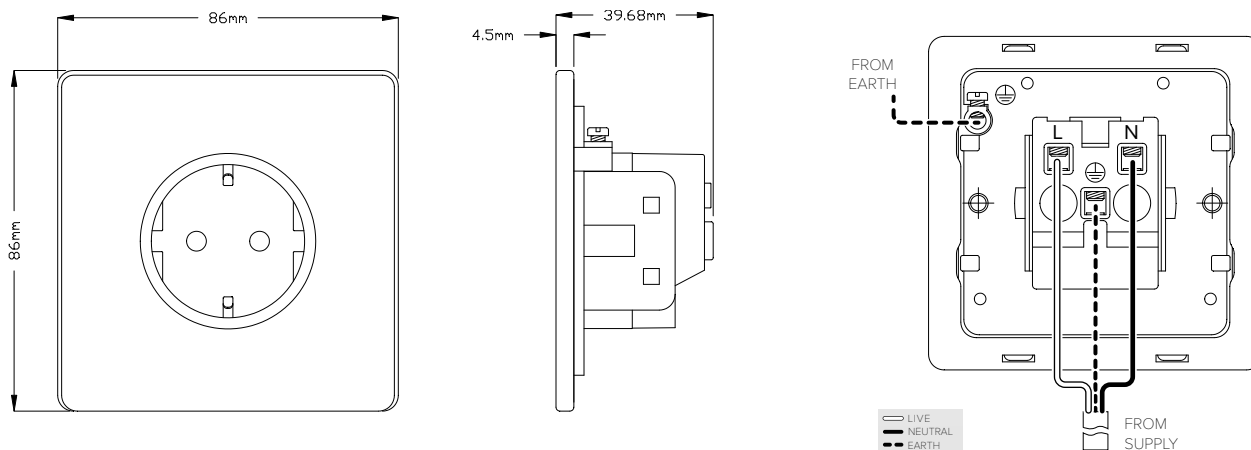

## 16A 1 Gang Euro Socket - Traditional Plate

### TECHNICAL SPECIFICATION

Standard(s)	DIN 0620
Voltage Rating	16 Amp, 250V~
Mounting Box Depth (Min)	47mm
Terminal Capacity	3 x 2.5mm <sup>2</sup> , 3 x 4.0mm <sup>2</sup> , 2 x 6.0mm <sup>2</sup>
Earth Terminal Capacity	3 x 2.5mm <sup>2</sup> , 3 x 4.0mm <sup>2</sup> , 2 x 6.0mm <sup>2</sup>
Outlet Protection Shutter	Yes
Fixing Centres	60.3mm
Size	86mm x 86mm x 4.5mm
Product Class 1	Face plate must be earthed
Ambient Operating Temperature	-5° to +40°C
Recommended Location	Internal Use Only
Maximum Installation Altitude	2000m
IP Rating	IP2XD
Mains Frequency	50hz - 60hz
Trademarks	The Soho Lighting Company is a registered trade mark number: UK00003313349, EU017906396, Date: 25 May 2018