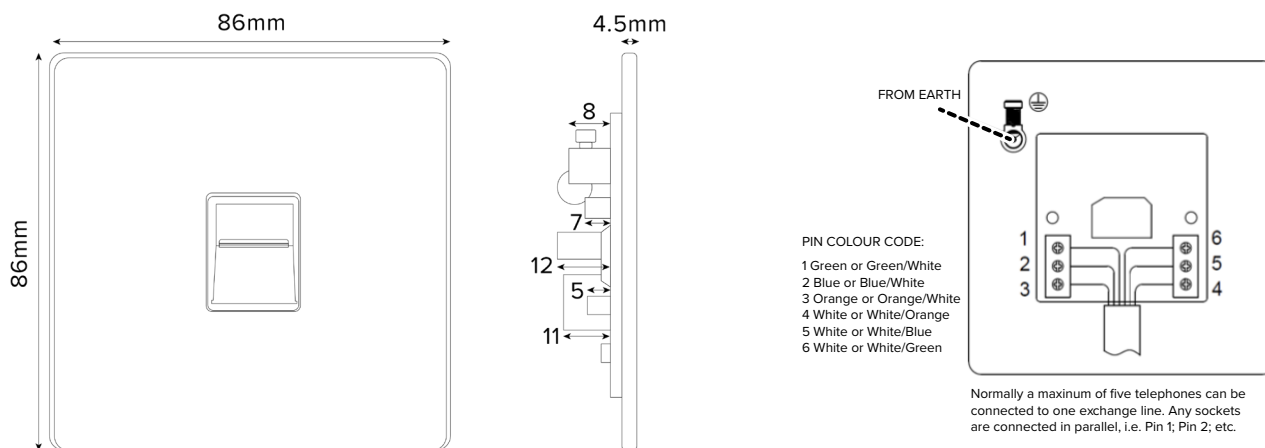

20-MED201

1 Gang Tel Master Socket, BT - Traditional Plate

TECHNICAL SPECIFICATION

Standard(s)	BS 5733 (Where Applicable)
Mounting Box Depth (Min)	25mm
Earth Terminal Capacity 1, 2, 3, 4, 5	4 x 1.0mm ² , 4 x 1.5mm ² , 2 x 2.5mm ² , 1 x 4.0mm ² (Earth)
Fixing Centres	60.3mm
Size	86mm x 86mm x 4.5mm (Plate thickness)
Product Class 1	Face plate must be earthed
Ambient Operating Temperature	-5° to +40°C
Recommended Location	Internal Use Only
Maximum Installation Altitude	2000m
IP Rating	IP2XD
Trademarks	The Soho Lighting Company is a registered trade mark number: UK00003313349, EU017906396, Date: 25 May 2018