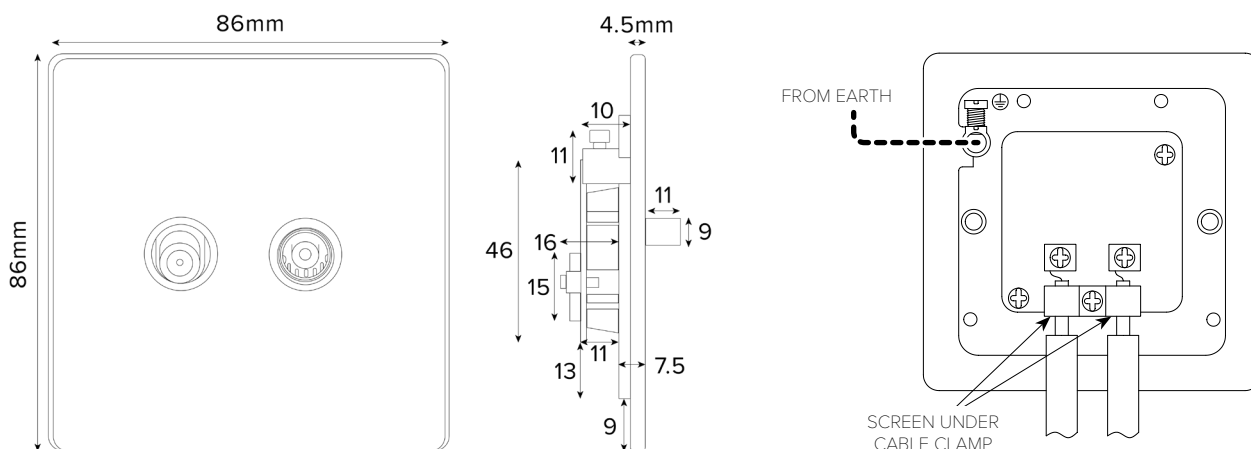

20-MED103

TV+ Satellite Socket - Traditional Plate

TECHNICAL SPECIFICATION

Standard(s)	BS 5733 (Where Applicable)
Mounting Box Depth (Min)	25mm
Earth Terminal Capacity 1, 2, 3, 4, 5	4 x 1.0mm ² , 4 x 1.5mm ² , 2 x 2.5mm ² , 1 x 4.0mm ² (Earth)
Fixing Centres	60.3mm
Size	86mm x 86mm x 4.5mm (Plate thickness)
Product Class 1	Face plate must be earthed
Ambient Operating Temperature	-5° to +40°C
Recommended Location	Internal Use Only
Maximum Installation Altitude	2000m
IP Rating	IP2XD
Trademarks	The Soho Lighting Company is a registered trade mark number: UK00003313349, EU017906396, Date: 25 May 2018