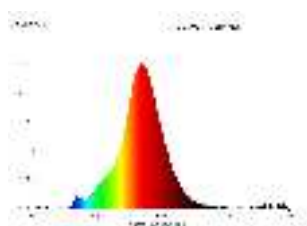

Switch information

Function not suitable as main light source

E27

1X4W

warm
WHITE
2000K

220-2

40V.5

0/60H

Z

8

Technical changes reserved