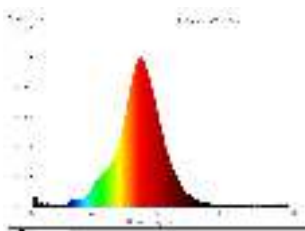

Switch information

Function not suitable as main light source

E27

1X4W

warm
WHITE

2000K

220-2
40V.5
0/60H
z

8

Technical changes reserved