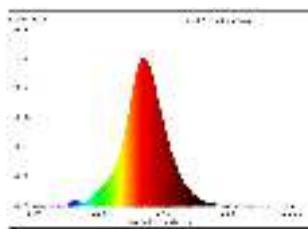

110071 LM_LED_E14 - V1

Technical changes reserved

Contact | Support
eglo.com/en/eglo-worldwide