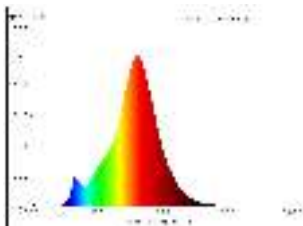

Dimensions

Article Diameter (in mm)	35
Article Length (in mm)	120

110059

LM_LED_E14 - V1

Technical Information

Equivalent power (W)	26
item-number LED-board (1)	110059
Lighting Technology	LED
Directional Light source	No
Lamp cap (Socket)	E14
Mains light source	Yes
Connected light source	No
Colour-tunable light source	No
High luminance light source	No
Dimmable (bulb, board, stripe,...)	No
Energy consumption (kWh/1000h)	4
Rated useful lumen	270
Beam angle (°) - at measurement	360
Color temperature (K)	2200
Nominal wattage (W)	4
Standby power (P sb, W)	0
Chromaticity coordinates x (1)	0,4988
Chromaticity coordinates y (1)	0,4176
Color rendering index (CRI)	80
Lamp survival factor @3000h	> = 90 %
Lumen maintenance factor @3000h % in decimal number	0,93
Flicker Metric / Pst LM	0,1
Stroboscopic Effect Metric / SVM	0,1