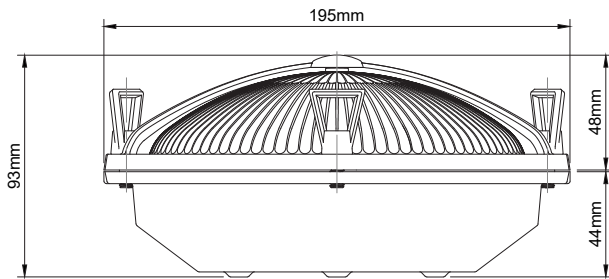

NOTE: Dimensions and weights may vary slightly due to the hand made nature of the production process.

**11-WLT361 Carlisle Half Cover IP65 Wall Light**

**Version No** 1.0

**Standards** EN 60598

**Voltage** 220-240V~

**Frequency AC Current** 50Hz

**Supply Connection** Terminal Block/Quick Connect

**Appliance (Protection) Class (I,II,III)** Class I

**Max Bulb Wattage** 20W

**Bulb Fitting** E27

**Number of Bulbs** 1.0

**Supplied with Bulbs** No

**IP Rating** IP65

**Full Product Weight** 1.945Kg

**Full Product Height** 208mm

**Full Product Width** 195mm

**Full Product Depth** 93mm

**Boxed Weight** 2.86Kg

**Boxed Height** 200mm

**Boxed Width** 305mm

**Boxed Depth** 305mm

**Recommended Location** IP65 outdoor & bathroom

**Trademarks** The Soho Lighting Company. Registered trade mark number: UK00003313349, EU017906396, Date: 25 May 2018