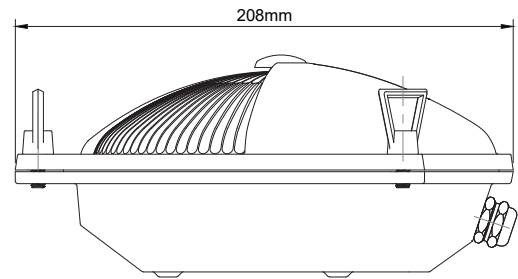

NOTE: Dimensions and weights may vary slightly due to the hand made nature of the production process.

**11-WLT361 Carlisle Half Cover IP65 Wall Light**

**Version No** 1.0

**Standards** EN 60598

**Voltage** 220-240V~

**IP Rating** IP65

**Full Product Weight** 1.945Kg

**Full Product Height** 208mm

**Full Product Width** 195mm

**Full Product Depth** 93mm

**Boxed Weight** 2.86Kg

**Boxed Height** 200mm

**Boxed Width** 305mm

**Boxed Depth** 305mm

**Recommended Location** IP65 outdoor & bathroom

**Trademarks** The Soho Lighting Company. Registered trade mark number: UK00003313349, EU017906396, Date: 25 May 2018