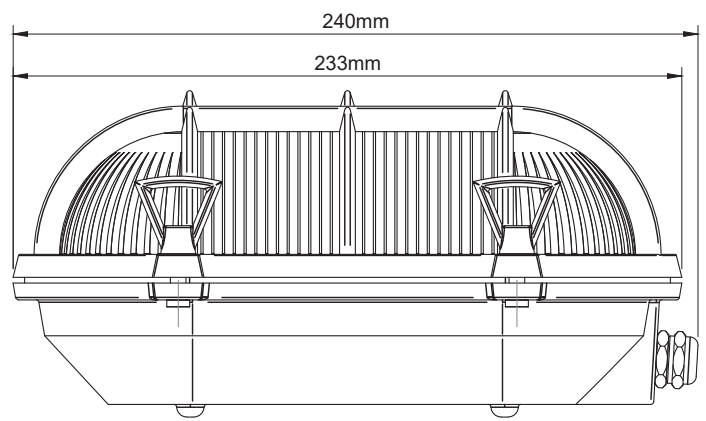

NOTE: Dimensions and weights may vary slightly due to the hand made nature of the production process.

**11-WLT352 Flaxman IP65 Bulkhead Wall Light**

**Version No** 1.0

**Standards** EN 60598

**Voltage** 220-240V~

**Frequency AC Current** 50Hz

**Supply Connection** Terminal Block/Quick Connect

**Appliance (Protection) Class (I,II,III)** Class I

**Max Bulb Wattage** 40W

**Bulb Fitting** E27

**Number of Bulbs** 1.0

**Supplied with Bulbs** No

**IP Rating** IP65

**Full Product Weight** 2.05Kg

**Full Product Height** 240mm

**Full Product Width** 160mm

**Full Product Depth** 115mm

**Boxed Weight** 2.515Kg

**Boxed Height** 200mm

**Boxed Width** 340mm

**Boxed Depth** 265mm

**Recommended Location** IP65 outdoor & bathroom

**Trademarks** The Soho Lighting Company. Registered trade mark number: UK00003313349, EU017906396, Date: 25 May 2018