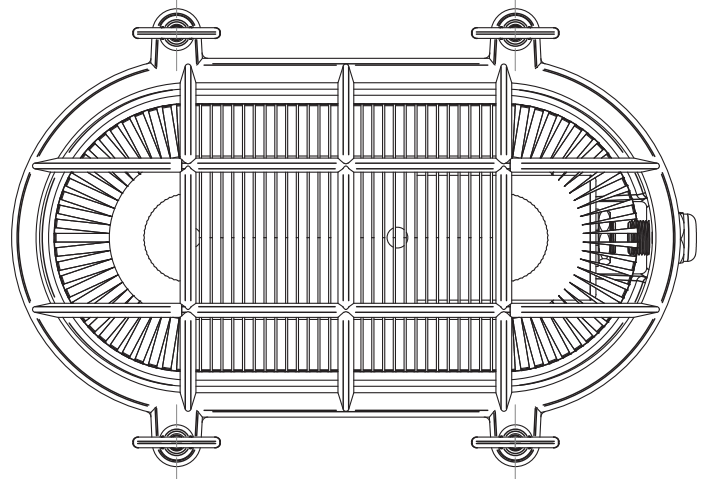

NOTE: Dimensions and weights may vary slightly due to the hand made nature of the production process.

**11-WLT352 Flaxman IP65 Bulkhead Wall Light**

**Version No** 1.0

**Standards** EN 60598

**Voltage** 220-240V~

**Frequency AC Current** 50Hz

**Supply Connection** Terminal Block/Quick Connect

**Appliance (Protection) Class (I,II,III)** Class I

**Max Bulb Wattage** 40W

**Bulb Fitting** E27

**Number of Bulbs** 1.0

**Supplied with Bulbs** No

**IP Rating** IP65

**Full Product Weight** 2.05Kg

**Full Product Height** 240mm

**Full Product Width** 160mm

**Full Product Depth** 115mm

**Boxed Weight** 2.515Kg

**Boxed Height** 200mm

**Boxed Width** 340mm