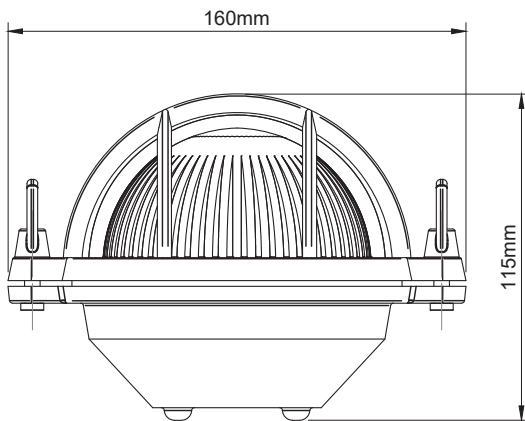

NOTE: Dimensions and weights may vary slightly due to the hand made nature of the production process.

**11-WLT352 Flaxman IP65 Bulkhead Wall Light**

**Version No** 1.0

**Standards** EN 60598

**Voltage** 220-240V~

**Frequency AC Current** 50Hz

**Supply Connection** Terminal Block/Quick Connect

**Appliance (Protection) Class (I,II,III)** Class I

**Max Bulb Wattage** 40W

**Bulb Fitting** E27

**Number of Bulbs** 1.0

**Supplied with Bulbs** No

**IP Rating** IP65

**Full Product Weight** 2.05Kg

**Full Product Height** 240mm

**Full Product Width** 160mm

**Full Product Depth** 115mm

**Boxed Weight** 2.515Kg

**Boxed Height** 200mm

**Boxed Width** 340mm

**Boxed Depth** 265mm

**Recommended Location** IP65 outdoor & bathroom

**Trademarks** The Soho Lighting Company. Registered trade mark number: UK00003313349, EU017906396, Date: 25 May 2018