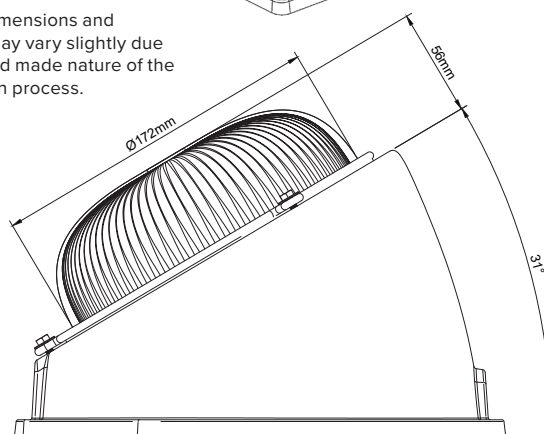

NOTE: Dimensions and weights may vary slightly due to the hand made nature of the production process.

11-WLT351 Kingly IP65 Wall Light

Version No	1.0
Standards	EN 60598
Voltage	220-240V~
Frequency AC Current	50Hz
Supply Connection	Terminal Block/Quick Connect
Appliance (Protection) Class (I,II,III)	Class I
Max Bulb Wattage	40W
Bulb Fitting	E27
Number of Bulbs	1.0
Supplied with Bulbs	No
IP Rating	IP65
Full Product Weight	3.305Kg
Full Product Height	255mm
Full Product Width	255mm
Full Product Depth	165mm
Boxed Weight	3.935Kg
Boxed Height	245mm
Boxed Width	345mm
Boxed Depth	347mm