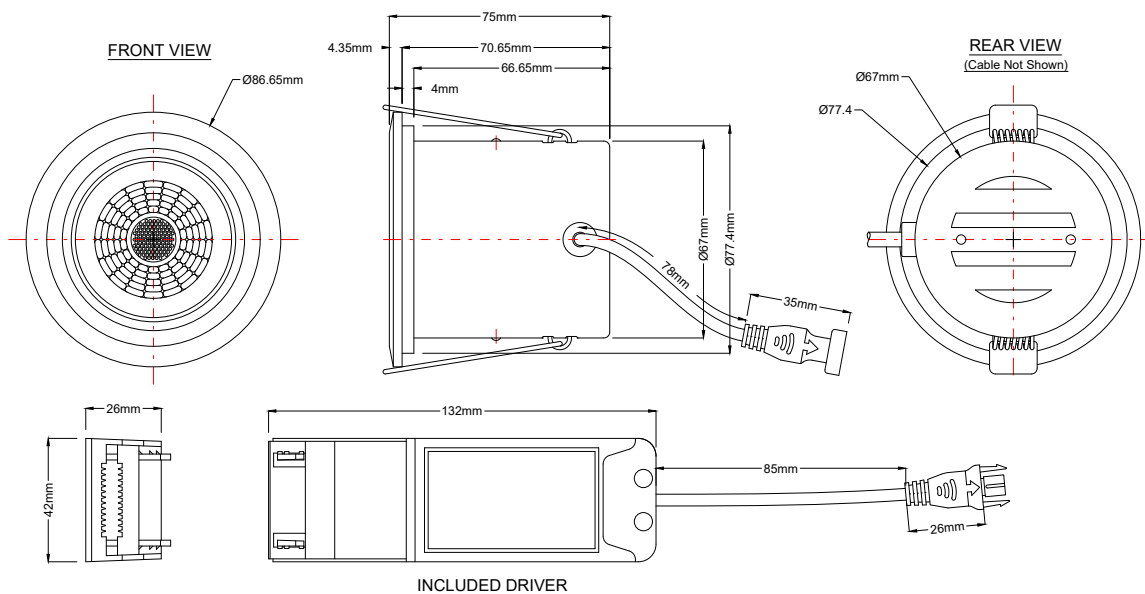

4K Fire Rated LED 6W IP44 Dimmable Tiltable Downlight

TECHNICAL SPECIFICATION

Model Number	DL-SH-10-TLTFWD-28K
Product Code	TLTFWD
Brand	Soho
Product Conformance Standards	EN 55015:2013+A1:2015, EN 61547:2009, EN 61000-3-2:2014, EN 61000-3-2:2013, EN 60598-1:2015, EN 60598-2-2:2012, EN 62493:2015
CE Certified	YES
Wattage	6W
Rating	220/240VAC 50/60Hz
Cutout size	78mm
IP Rating	IP44
Fire Rating	30, 60 & 90 Minutes
Bulb Style	COB
Colour Temp Kelvin	4,000K
Beam Angle	60°
Lumens	4,000K : 600
Rated Life	Greater than 40,000Hrs
CRI	4,000K : 96
Dimmable	YES
Material	die-cast aluminium
Product Weight (g)	378
Manufacturer Guarantee	3 Years
Driver Type	External, with fast connecting terminals.
Trademarks	The Soho Lighting Company is a registered trade mark number: UK00003313349, EU017906396, Date: 25 May 2018