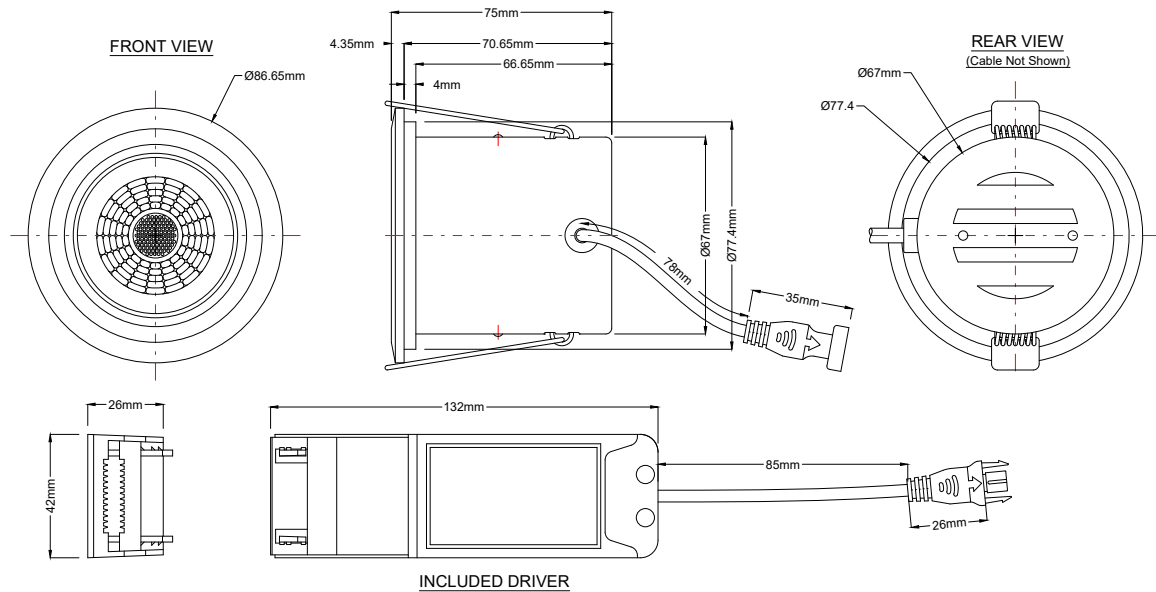

2.8K Fire Rated LED 6W IP44 Dimmable Tiltable Downlight

TECHNICAL SPECIFICATION

Model Number	DL-SH-10-TLTFWD-2.8K
Product Code	TLTFWD
Brand	Soho
Product Conformance Standards	EN 55015:2013+A1:2015, EN 61547:2009, EN 61000-3-2:2014, EN 61000-3-2:2013, EN 60598-1:2015, EN 60598-2-2:2012, EN 62493:2015
CE Certified	YES
Wattage	6W
Rating	220/240VAC 50/60Hz
Cutout size	78mm
IP Rating	IP44
Fire Rating	30, 60 & 90 Minutes
Bulb Style	COB
Colour Temp Kelvin	2,800K
Beam Angle	60°
Lumens	2800K : 460
Rated Life	Greater than 40,000Hrs
CRI	2,800K : 97
Dimmable	YES
Material	die-cast aluminium
Product Weight (g)	378
Manufacturer Guarantee	3 Years
Driver Type	External, with fast connecting terminals.
Trademarks	The Soho Lighting Company is a registered trade mark number: UK00003313349, EU017906396, Date: 25 May 2018