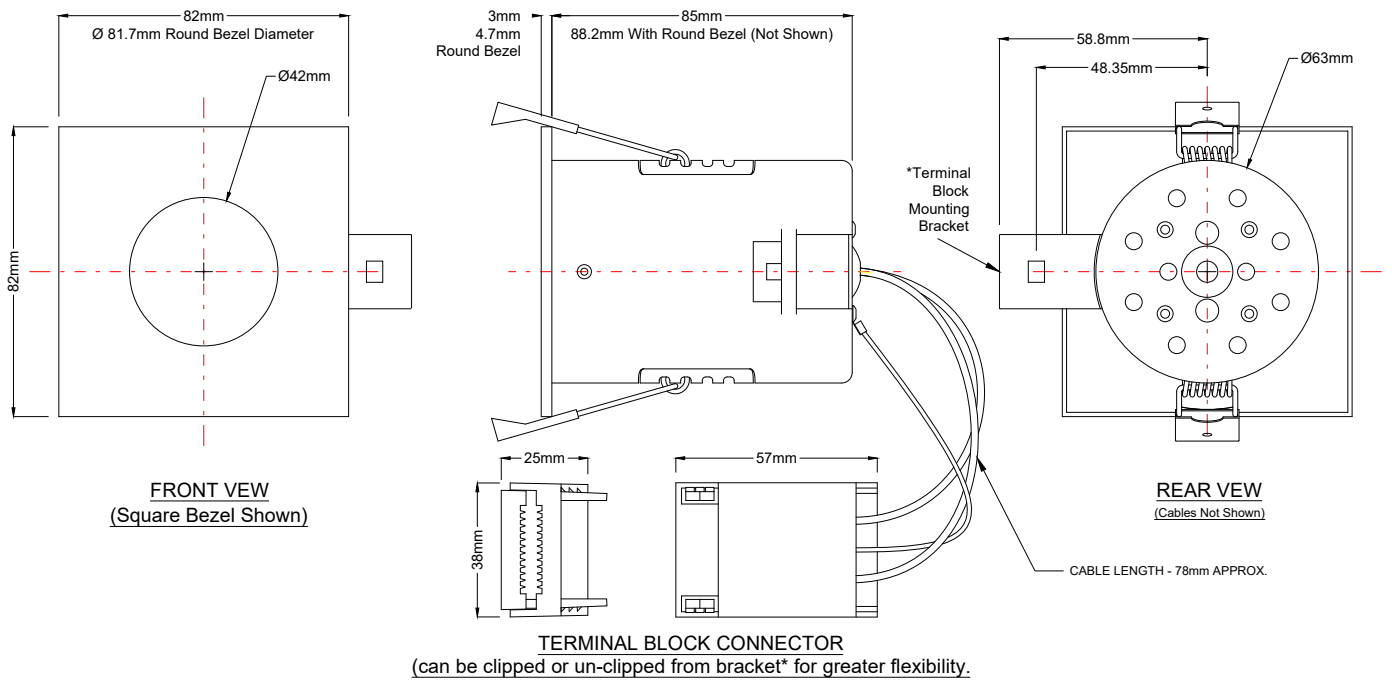

10-DLR001

GU10 Fire Rated Steel Downlight - Shown Fitted With Square Bezel

TECHNICAL SPECIFICATION

Model Number	RL-LL-10-DLR001
Product Code	DLR001
Brand	Lieber
Standards	EN 55015:2013+A1:2015, EN 61547:2009, EN 61000-3-2:2014, EN 61000-3-2:2013, EN 60598-1:2015, EN 60598-2-2:2012, EN 62493:2015
CE Certified	Yes
Wattage	35W Max (Replacable)
Rating	220/240VAC 50/60Hz
Cutout Size	72mm, recess depth of product 85mm (115mm with terminal block clipped in place)
Product Recessed Width	63mm x 63mm (63mm x 110mm with terminal block clipped in place)
IP Rating	IP65
Fire Rating	60, 90 Minutes
Lens Beam Angle	40°
Bulb Style	GU10 (Not Included)
Material	Steel
Product Weight	334g (Inc Packaging)
Manufacturer Guarantee	3 Years
Connector Type	Fast Connecting Terminals (Can be clipped or un-clipped from bracket for greater flexibility)
Trademarks	The Lieber Company is a registered trade mark number: UK00003313578 Date: 26 May 2018